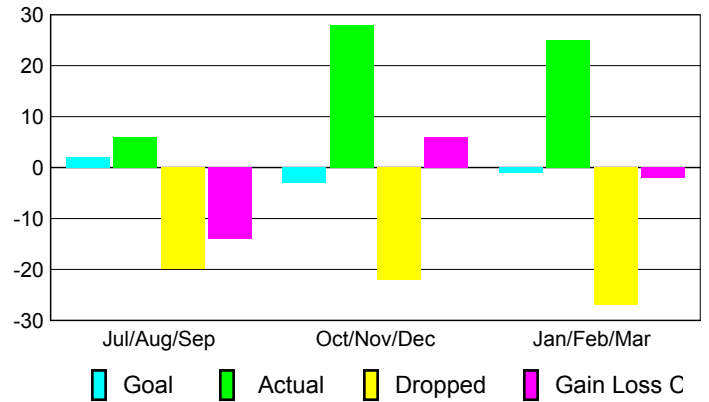

### YTD Status Quo Clubs 2009-2010

Status Quo Clubs Compared to Status Quo Members

## MEMBERSHIP

<b>Membership Results</b>
<b>2009-2010</b>

<b>Membership</b>
<b>2008-2009</b>

Month	Net Memb Goal	Actual New Memb	Actual Dropped Memb	Gain/Loss of Memb	Gain/Loss of Memb
Jul/Aug/Sep	2	6	-20	-14	-17
Oct/Nov/Dec	-3	28	-22	6	-2
Jan/Feb/Mar	-1	25	-27	-2	5
<b>Totals</b>	<b>-2</b>	<b>59</b>	<b>-69</b>	<b>-10</b>	<b>-14</b>

### Membership Results 2009-2010

Goal, New, Dropped, Gain/Loss

### Comparison of Membership Gain/Loss

Current Year Compared to the Previous Year